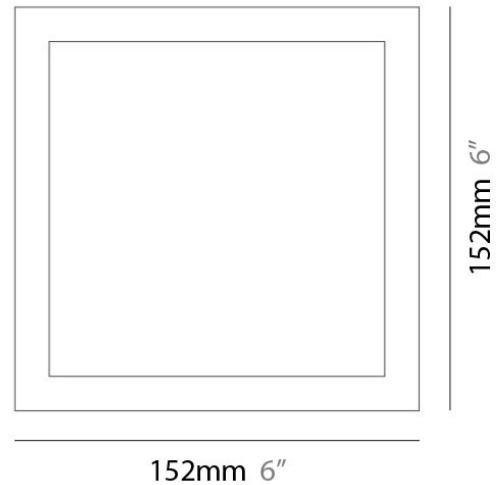

FLAT SURFACE

D12047

GENERAL

Series: Flat
Division: Design
Mounting Type: Surface
Mounting Location: Wall
Subcategory: Ambient

PHYSICAL

Shape: Square
Length (mm): 152
Length (in): 6.0
Width (mm): 152
Width (in): 6.0
Height (mm): 76
Height (in): 3.0
Extension (mm): 76
Extension (in): 3.0
Light Distribution: Direct
Weight (lbs): 2
Diffuser: Opal White Satin Acrylic
Fixture Finish: Chrome
Fixture Material: Metal

ELECTRICAL

Number of Lamps: 1
Lamp Type: CFL
Bulb Included: Bulb Not Included
Total Output Wattage (W): 13
Max. Wattage Per Lamp (W): 13
Lamp Base: GX23-2
Dimming: Non-Dimmable
Driver Included: Yes
Driver Location: Integrated
Driver Type: Ballast - Universal
Input Voltage (V): 120 - 277

LED

OPTICAL

RATINGS AND CERTIFICATIONS

Certified By: CSA Certified to UL and CSA Standards
IP rating: IP20

PROJECT	_____
TYPE	_____
NOTES	_____
QUANTITY	_____
DATE	_____